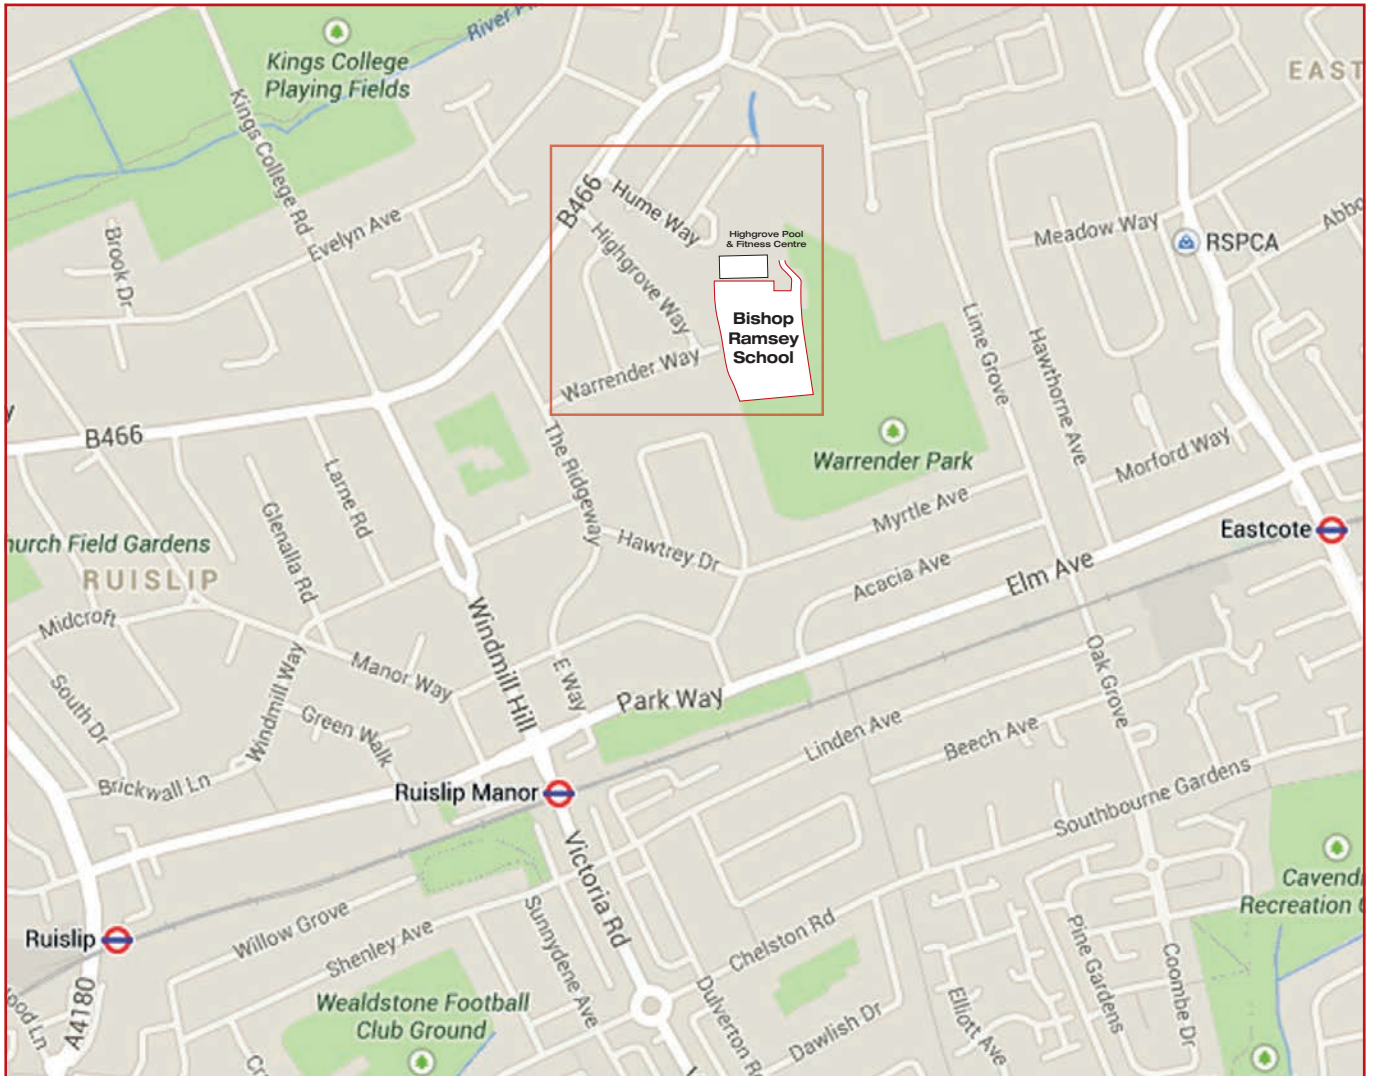

# Sharpe Academy Ruislip Location Map

We are based in the Drama Barn at Bishop Ramsey School, Hume Way, Ruislip, Middlesex, HA4 8EE

The entrance to Bishop Ramsey School is located behind the Highgrove Pool & Fitness Centre. There is on-site parking located inside the entrance to the school campus.