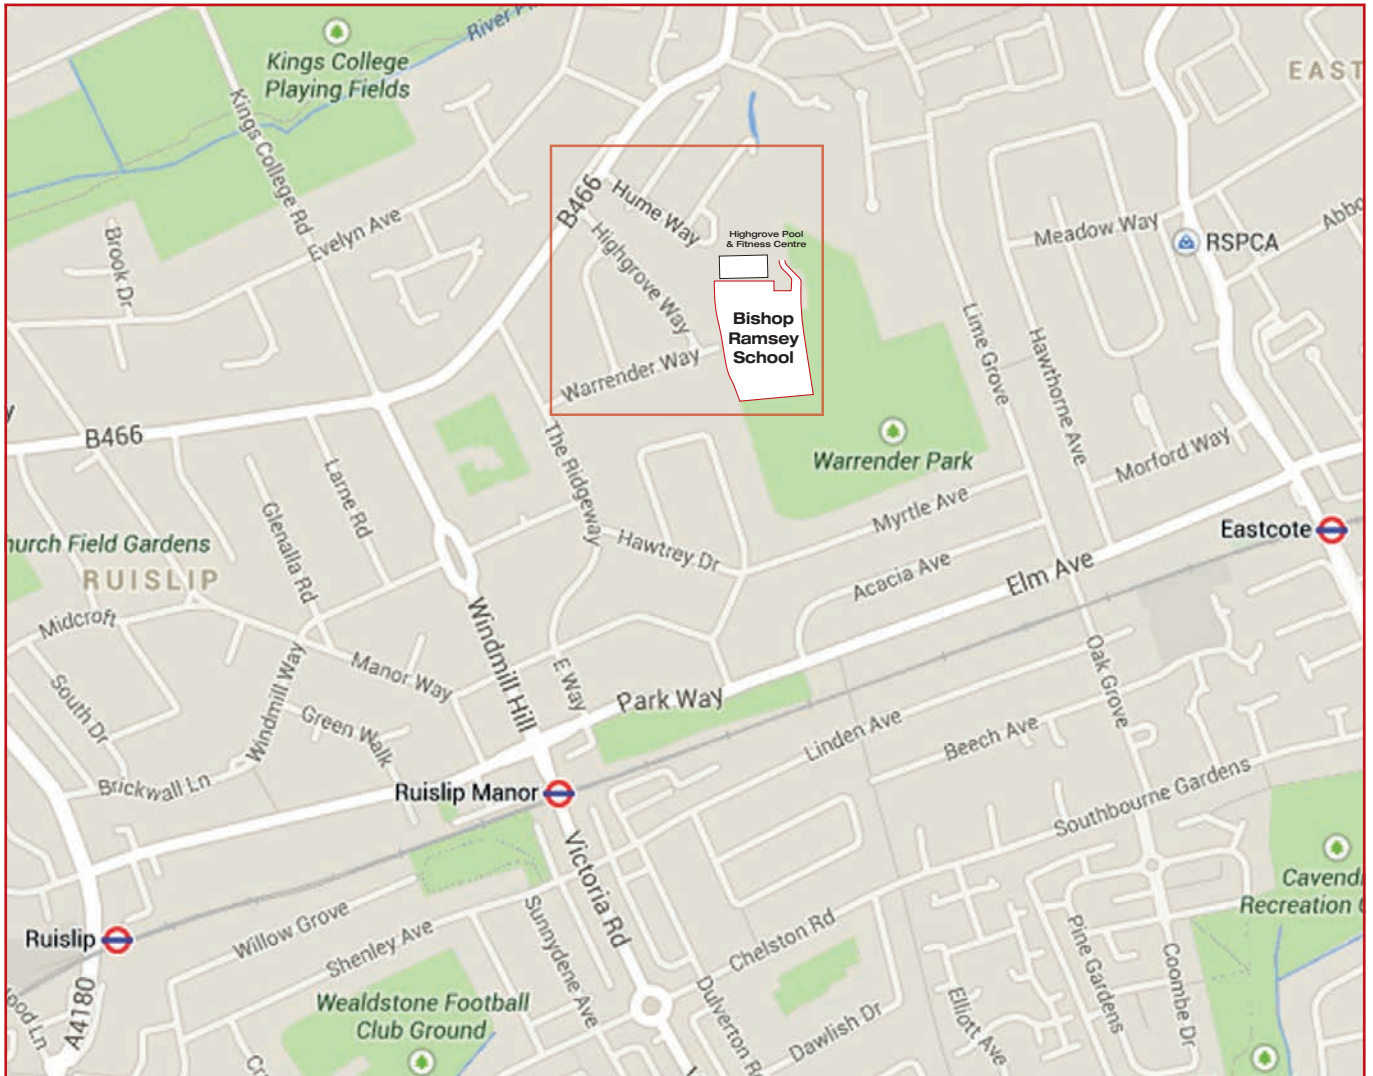

Sharpe Academy Ruislip Location Map

We are based in the Drama Barn at Bishop Ramsey School, Hume Way, Ruislip, Middlesex, HA4 8EE

The entrance to Bishop Ramsey School is located behind the Highgrove Pool & Fitness Centre. There is on-site parking located inside the entrance to the school campus.