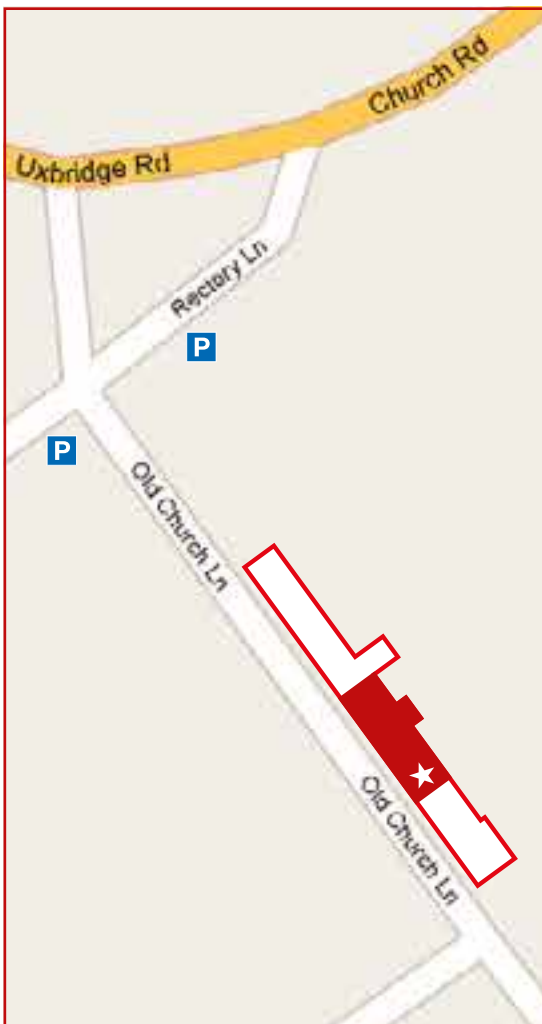

# Sharpe Academy Stanmore Location Map

We are based in Church House, Old Church Lane, Stanmore, Greater London, HA7 2QX

Entrance to Church House is marked on the map with a ★. Please use the entrance shown above – ring the bell to the left of the main door, marked **Halls**.